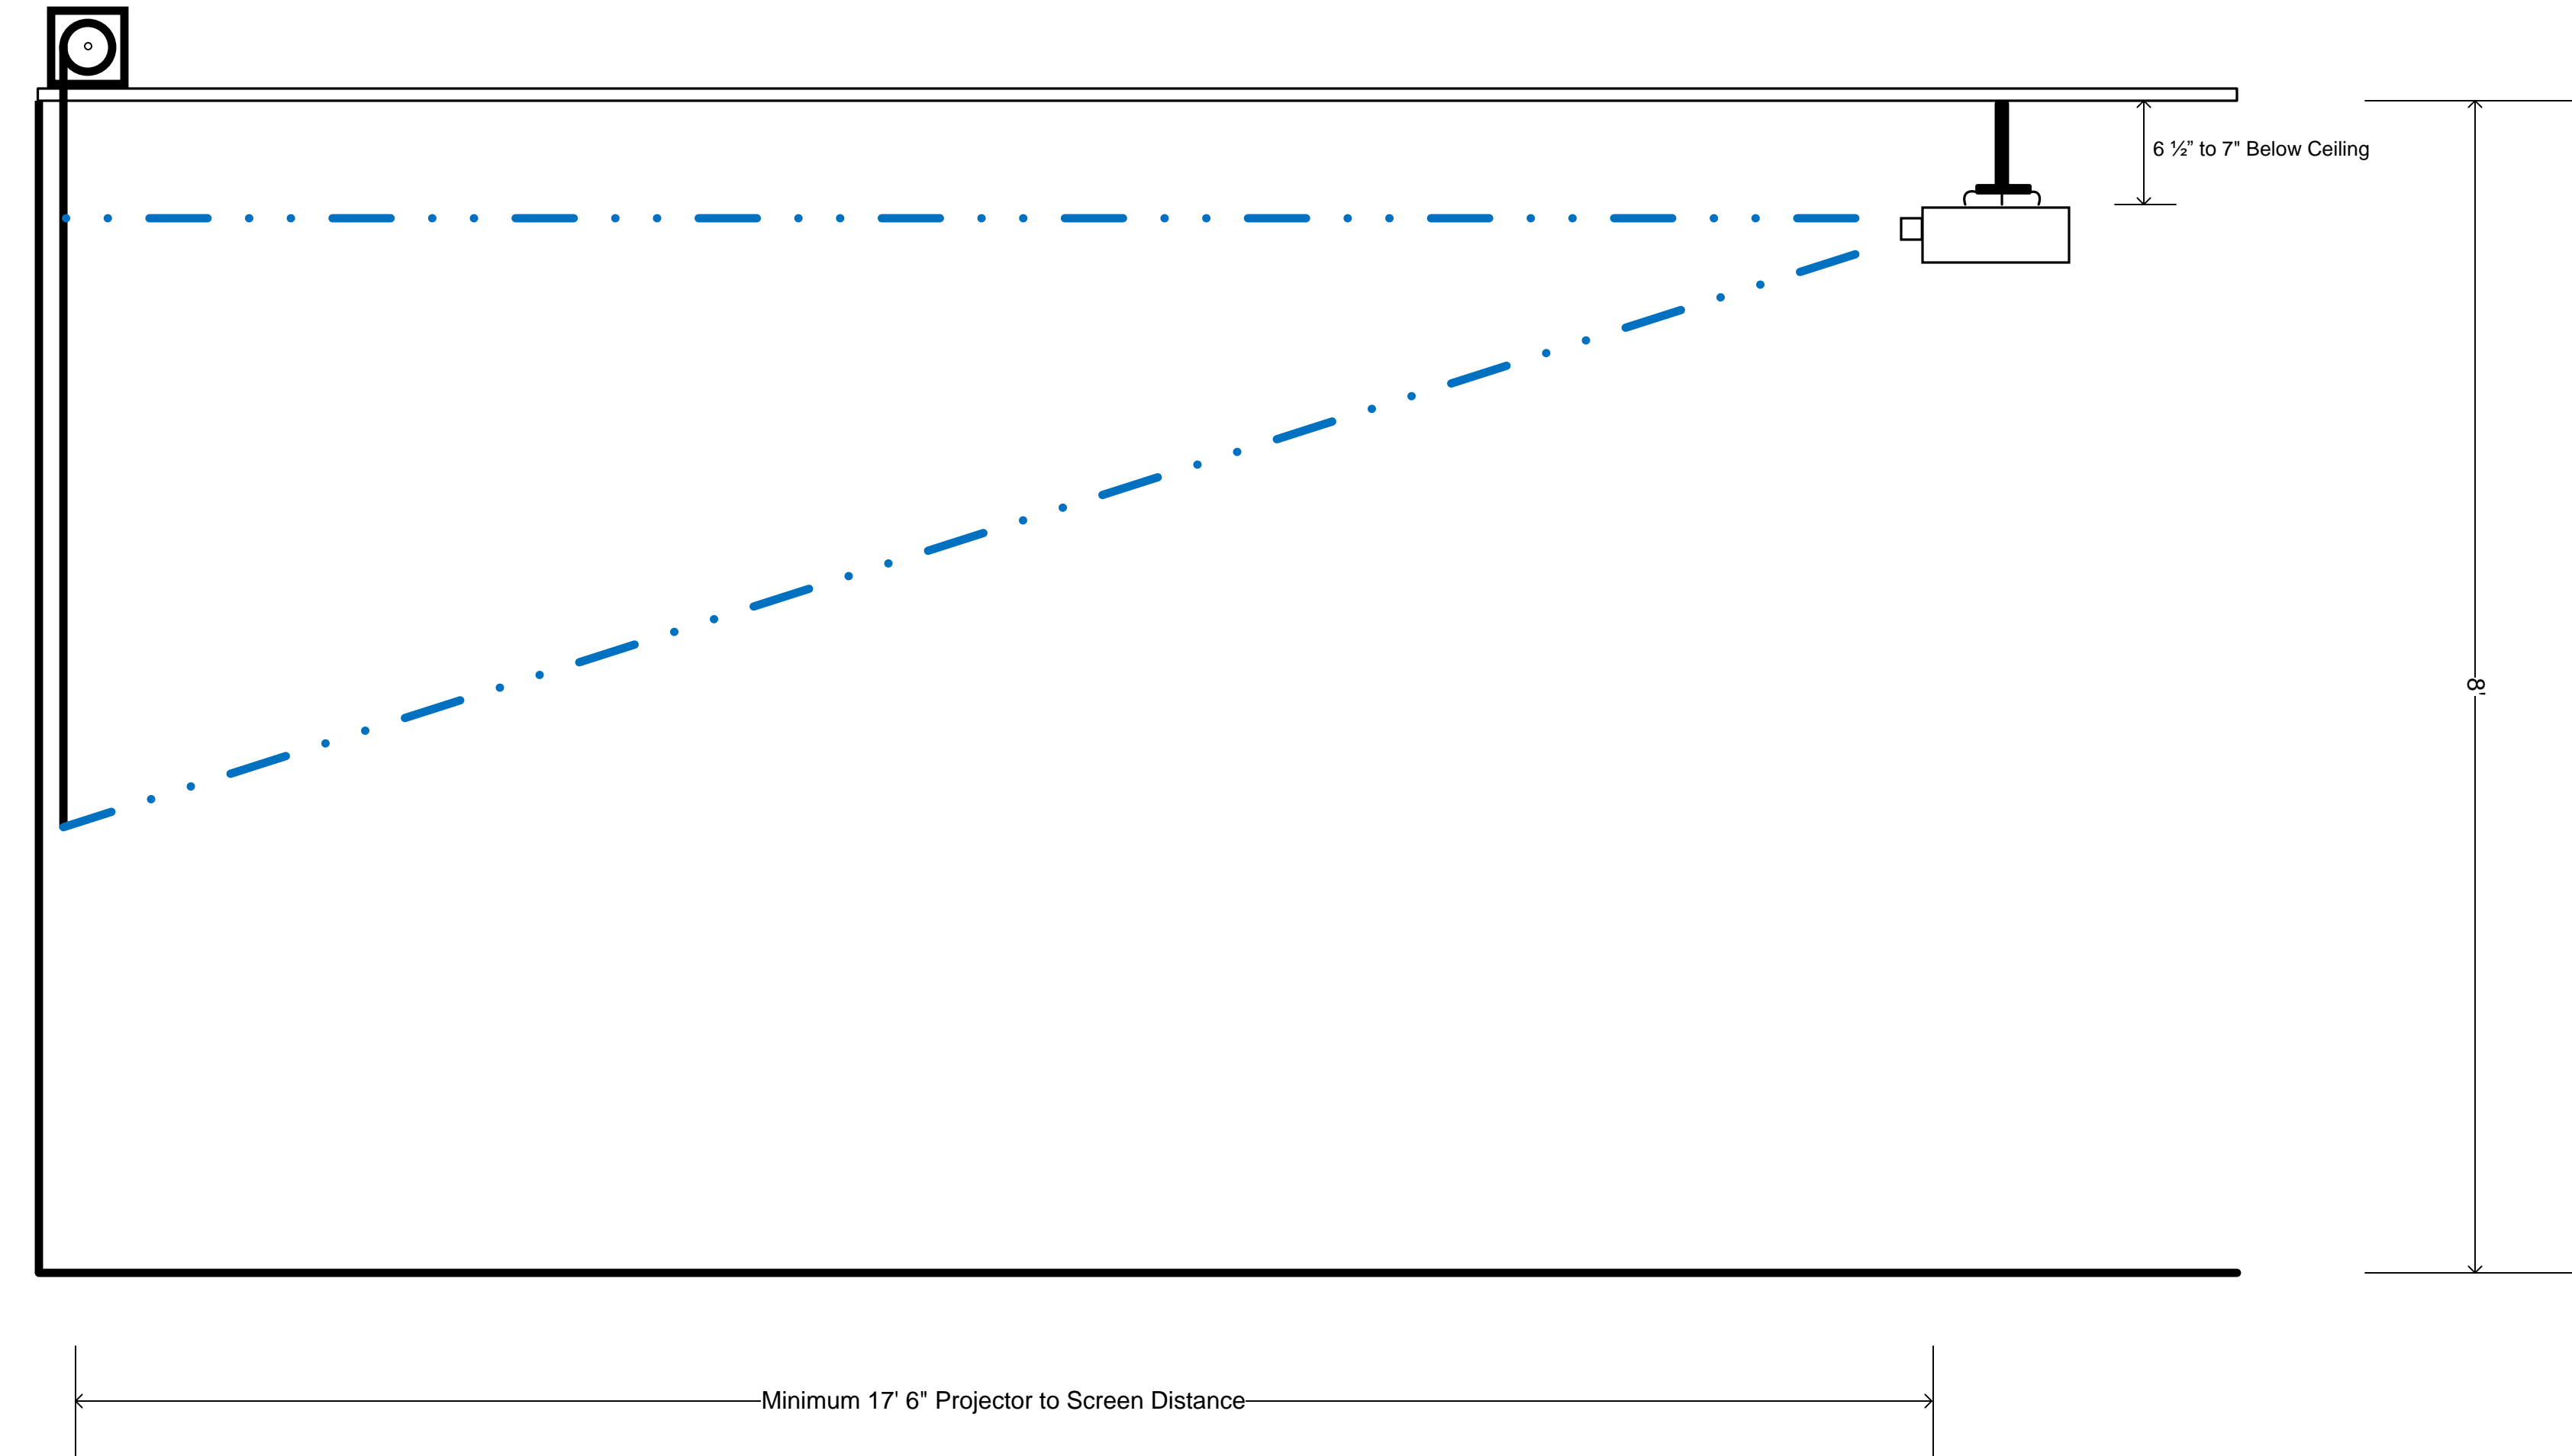

Projector Details