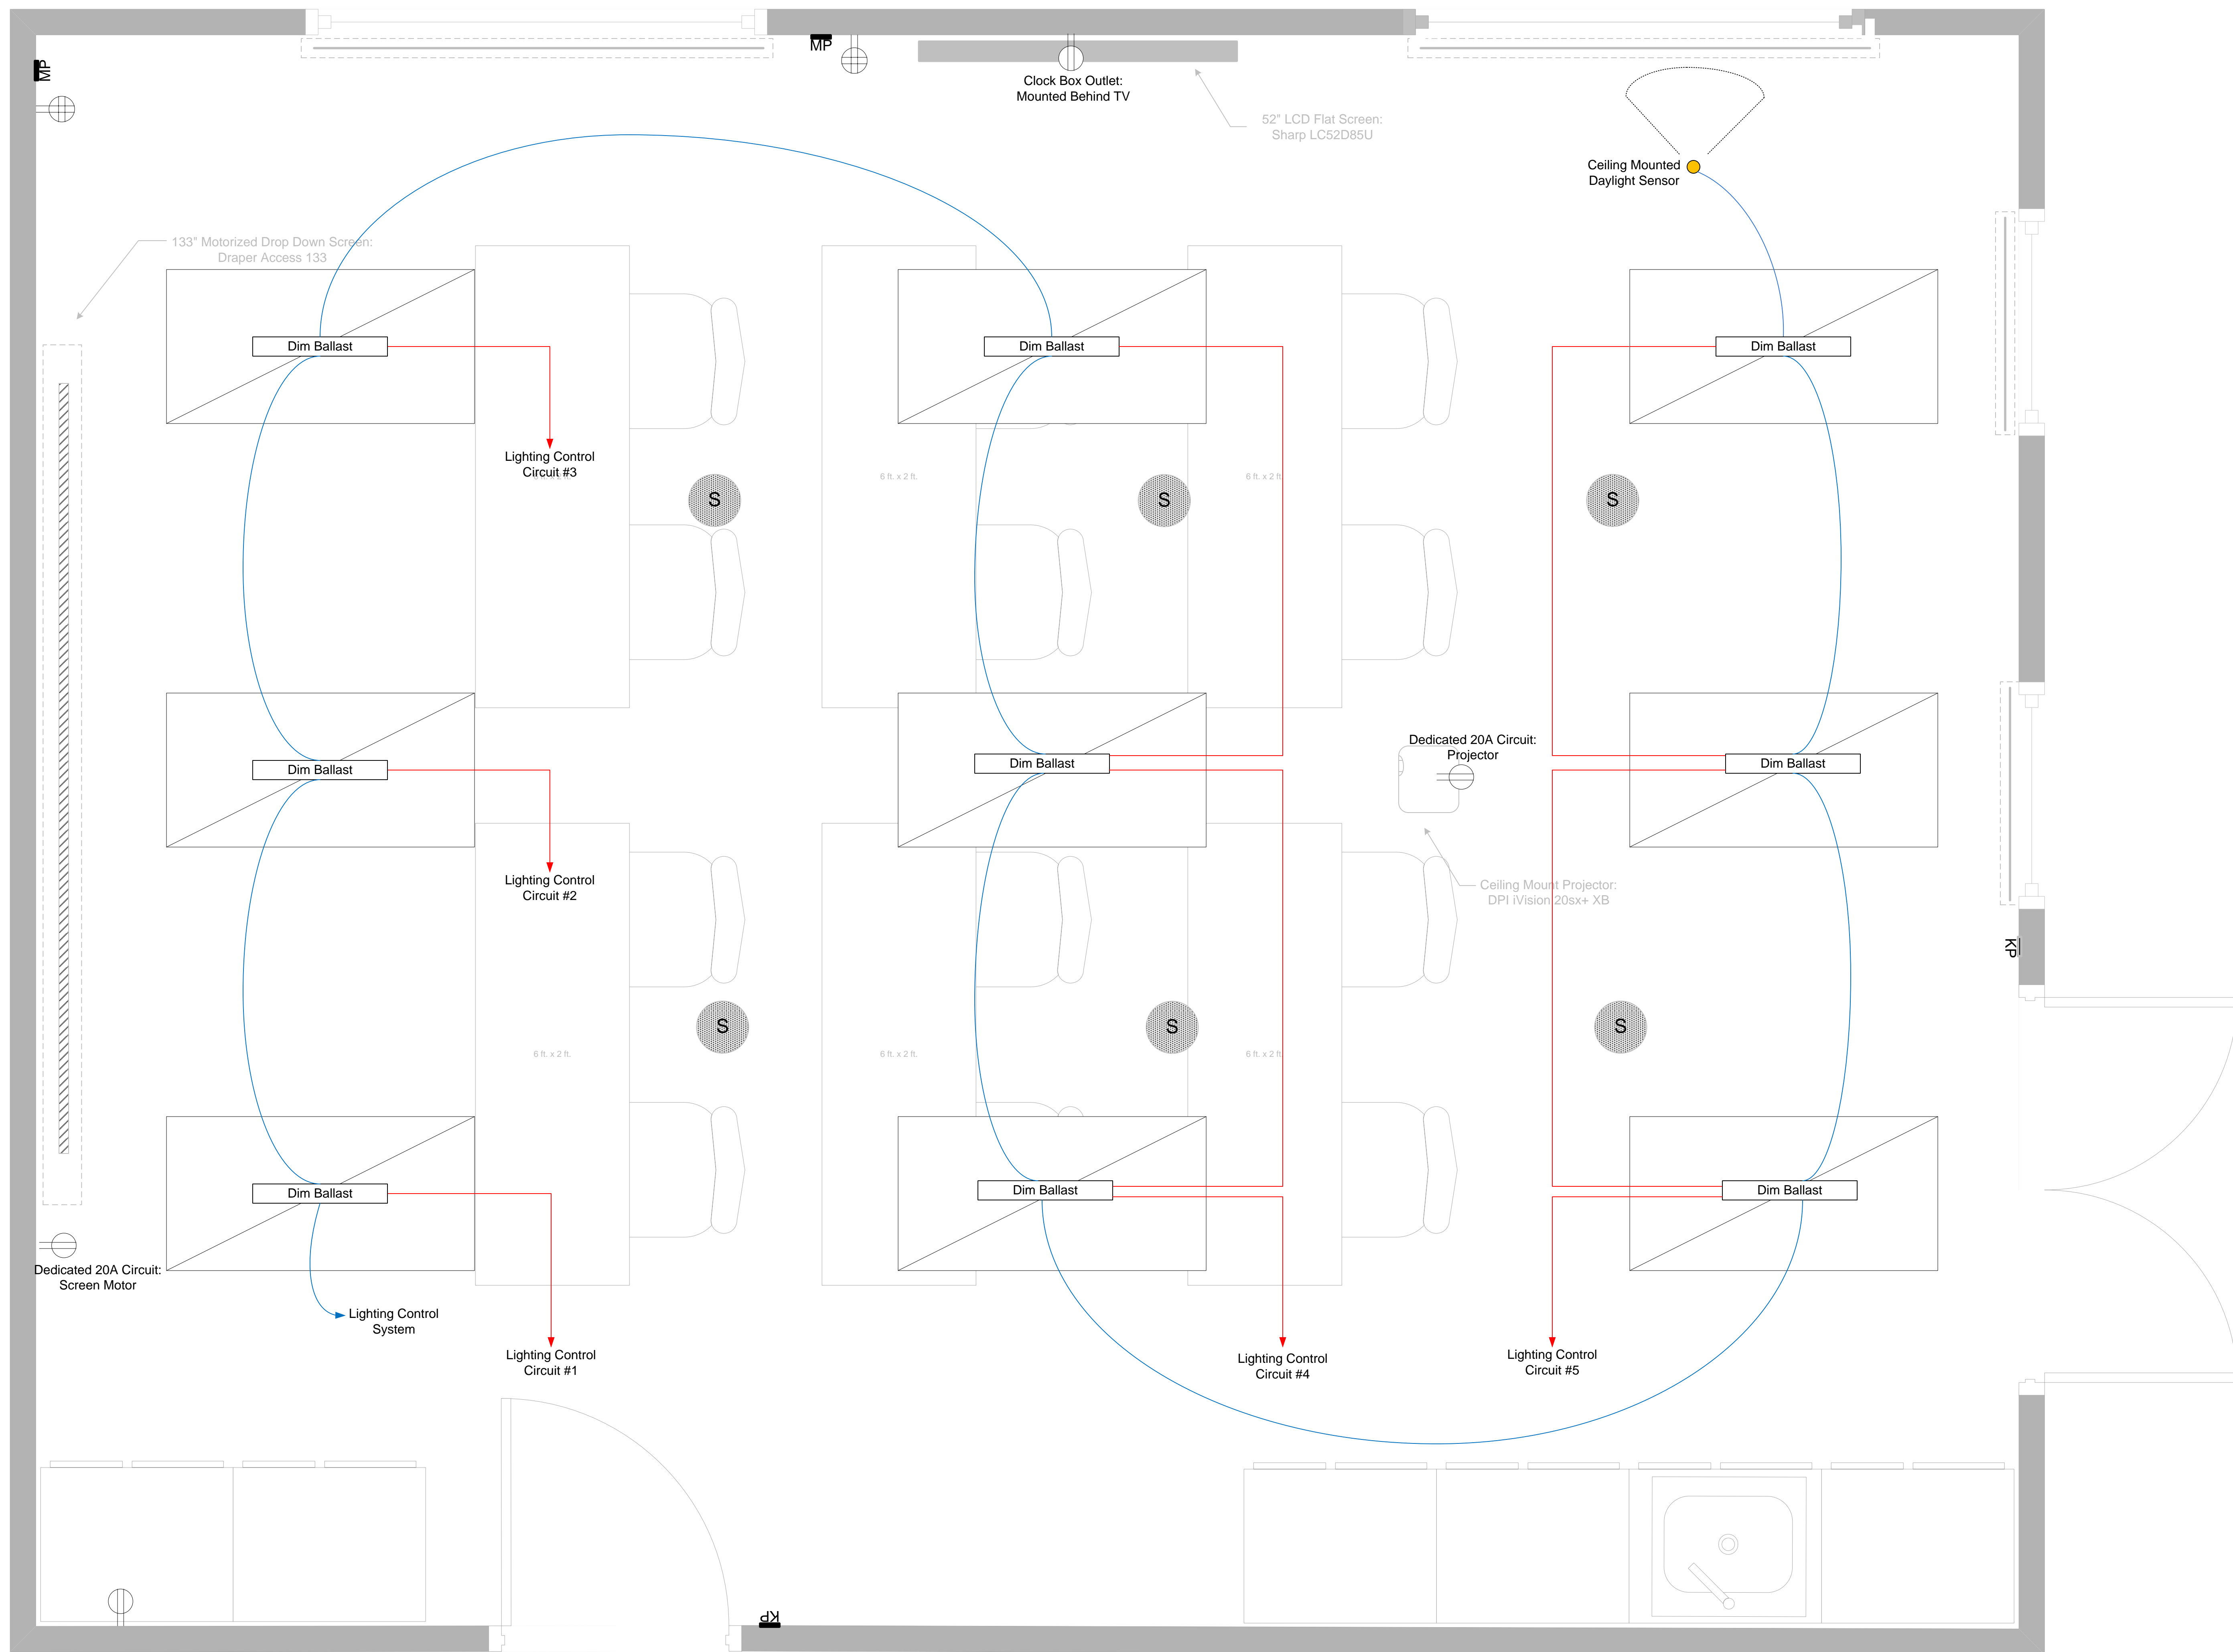

AV1
 Device Layout

JOB #	1087	DATE	10/01	REV	01
SCALE	1/8" = 1'-0"	DRAWN BY	DM	SHEET	1 OF 5

LEGEND	
	Flush Mount Ceiling Speaker
	Lighting & Shade Keypad
	Motorized Shade
	Motorized Projection Screen
	Flat Screen Television
	Media Connection Plate
	Ceiling Mounted Projector

AV2
 Rough Wire Layout

JOB # 1087
 SCALE 1/8" = 1'-0"
 DRAWN BY DM
 ELEC. TR.
 REV. 01
 SHEET 2 OF 5

Lighting & Shade Control Wiring

Audio & Video Wiring

WIRE LEGEND

- 14/2 Speaker Wire
- VGA Video Cable
- 2 Conductor Audio Wire
- Shade Control & Power Wire
- Lighting Control Wire
- Computer Networking Cable

CONFERENCE ROOM & TRAINING CENTER
 LAVI.D Designs
 WWW.LAVI.DDESIGNS.COM
 707-665-9170

AV3
 Audio/Video Connection

SCALE: 1/8"=1'-0" SHEET: 3 OF 5 REV: 01

WIRE LEGEND

- Standard 120v Wiring
- Low Voltage Lighting Control Wire

Media Cabinet Details

Projector Details

Flat Screen Television Details

CONFERENCE ROOM & TRAINING CENTER
 LAVI D Designs
 WWW.LAVIDDESIGNS.COM
 707-665-9170

AV5
 Mounting Details

DATE: 10/07
 DRAWN BY: DM
 DESIGNED: 10/07
 SCALE: 1/8" = 1'-0"
 REV: 01
 SHEET: 5 OF 5