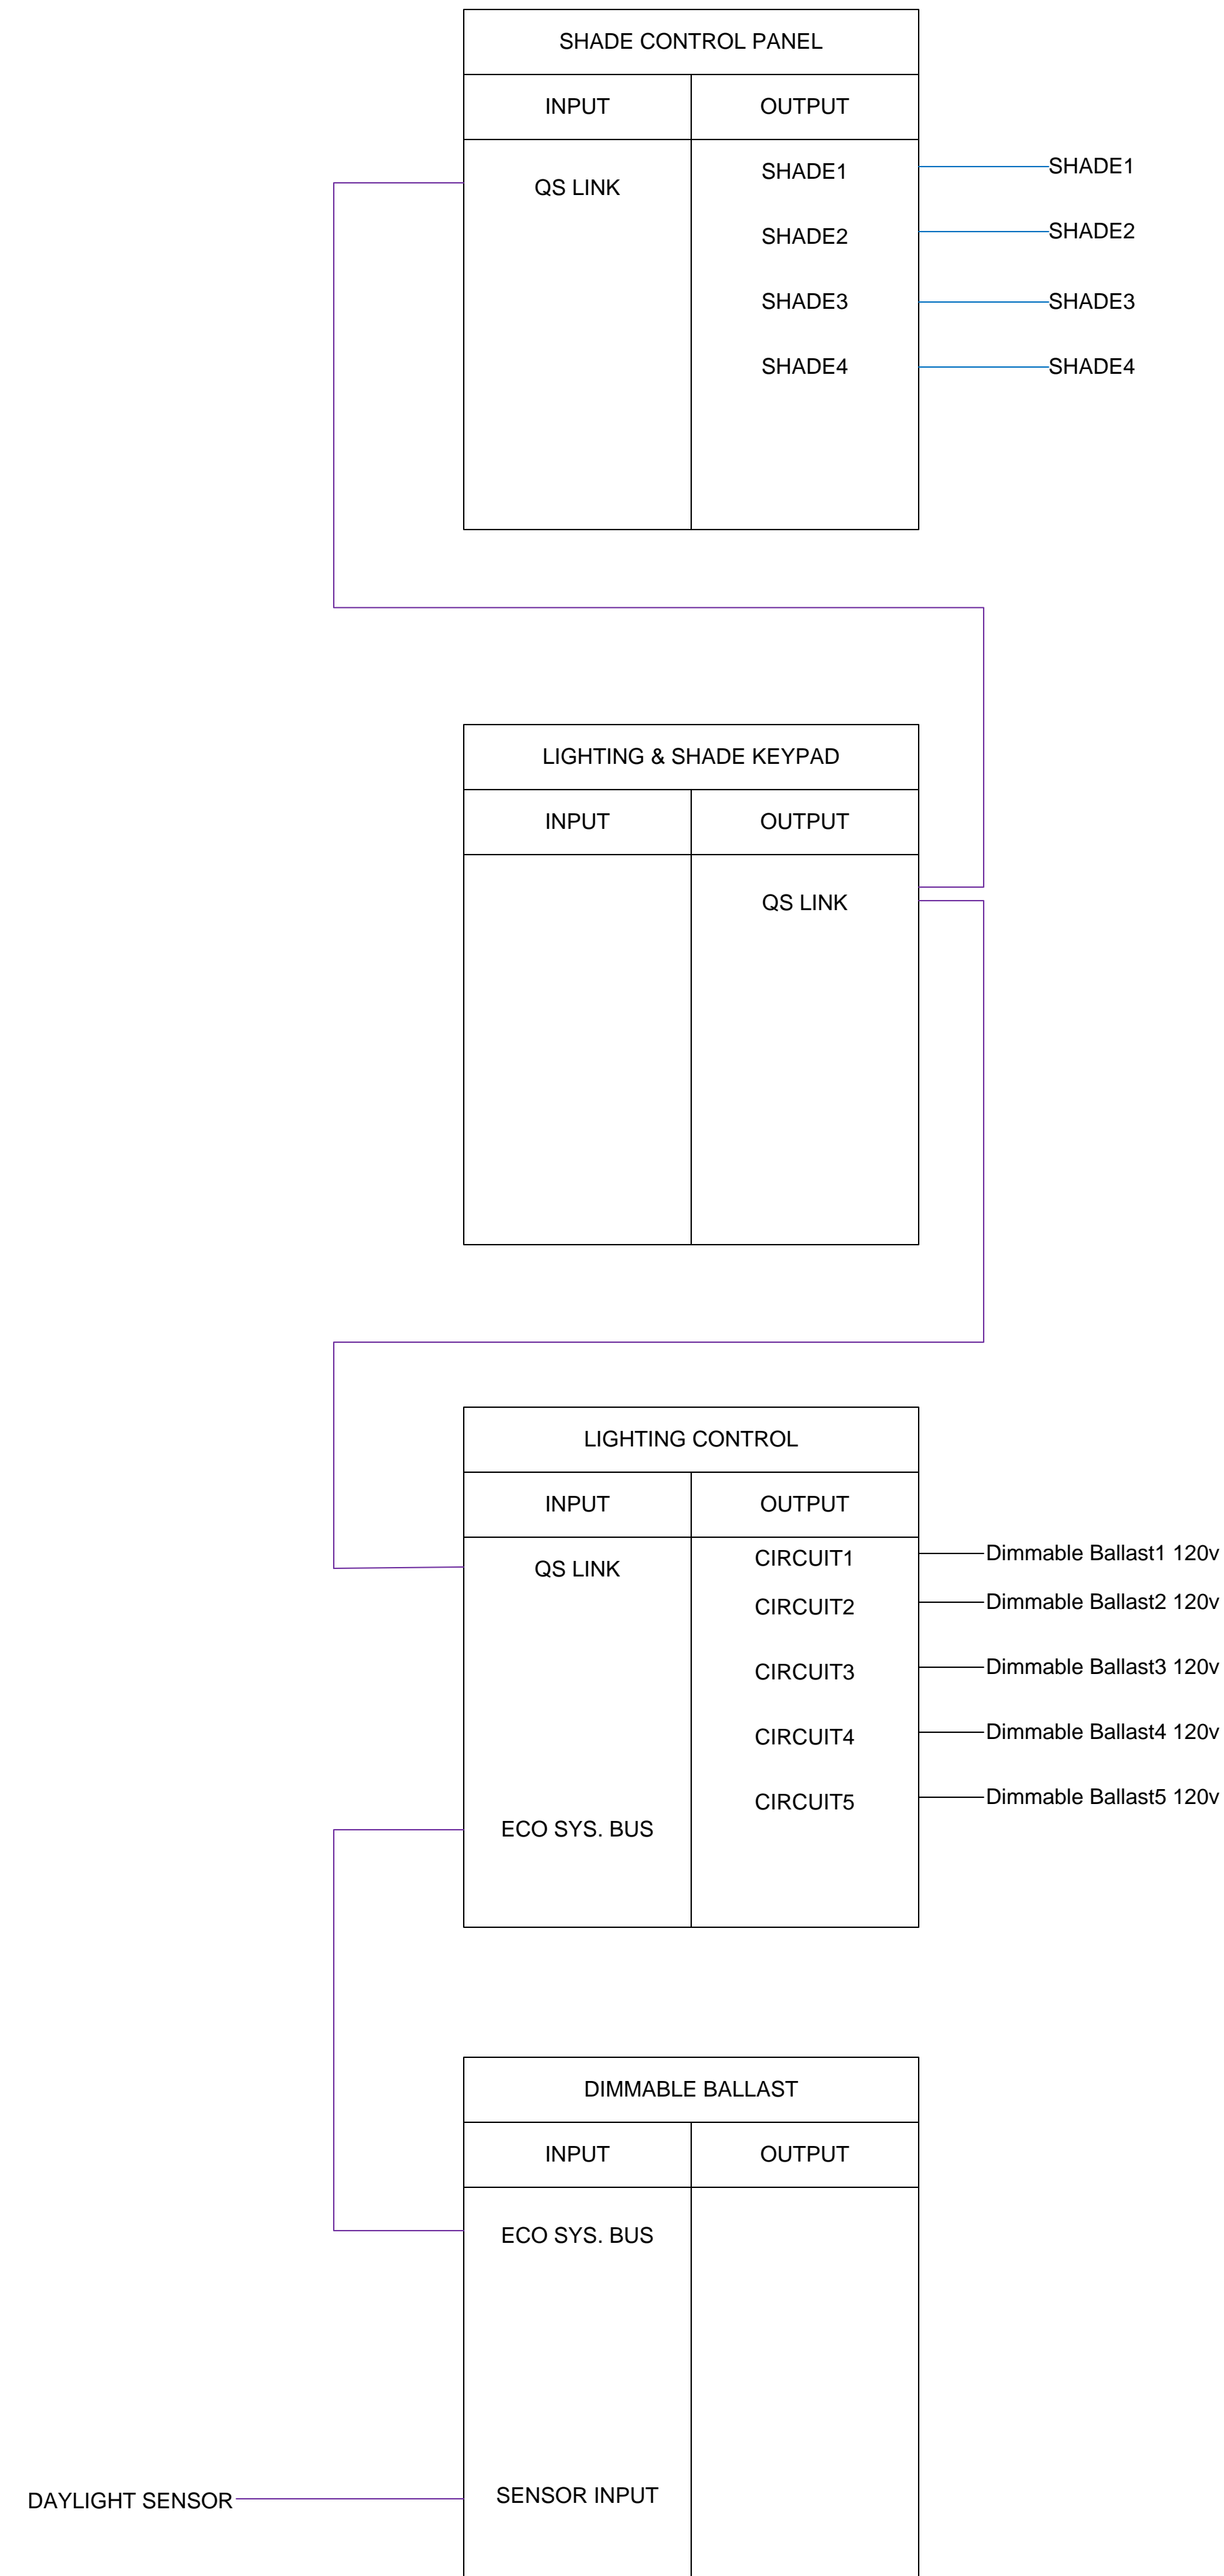

AV1
 Device Layout

JOB #	1087	DATE	10/01	REV	01
SCALE	1/8" = 1'-0"	DRAWN BY	DM	SHEET	1 OF 5

LEGEND	
	Flush Mount Ceiling Speaker
	Lighting & Shade Keypad
	Motorized Shade
	Motorized Projection Screen
	Flat Screen Television
	Media Connection Plate
	Ceiling Mounted Projector

AV2
 Rough Wire Layout

JOB # 1087
 SCALE 1/8" = 1'-0"
 DRAWN BY DM
 ELEC. TR.
 REV. 01
 SHEET 2 OF 5

Lighting & Shade Control Wiring

Audio & Video Wiring

WIRE LEGEND

- 14/2 Speaker Wire
- VGA Video Cable
- 2 Conductor Audio Wire
- Shade Control & Power Wire
- Lighting Control Wire
- Computer Networking Cable