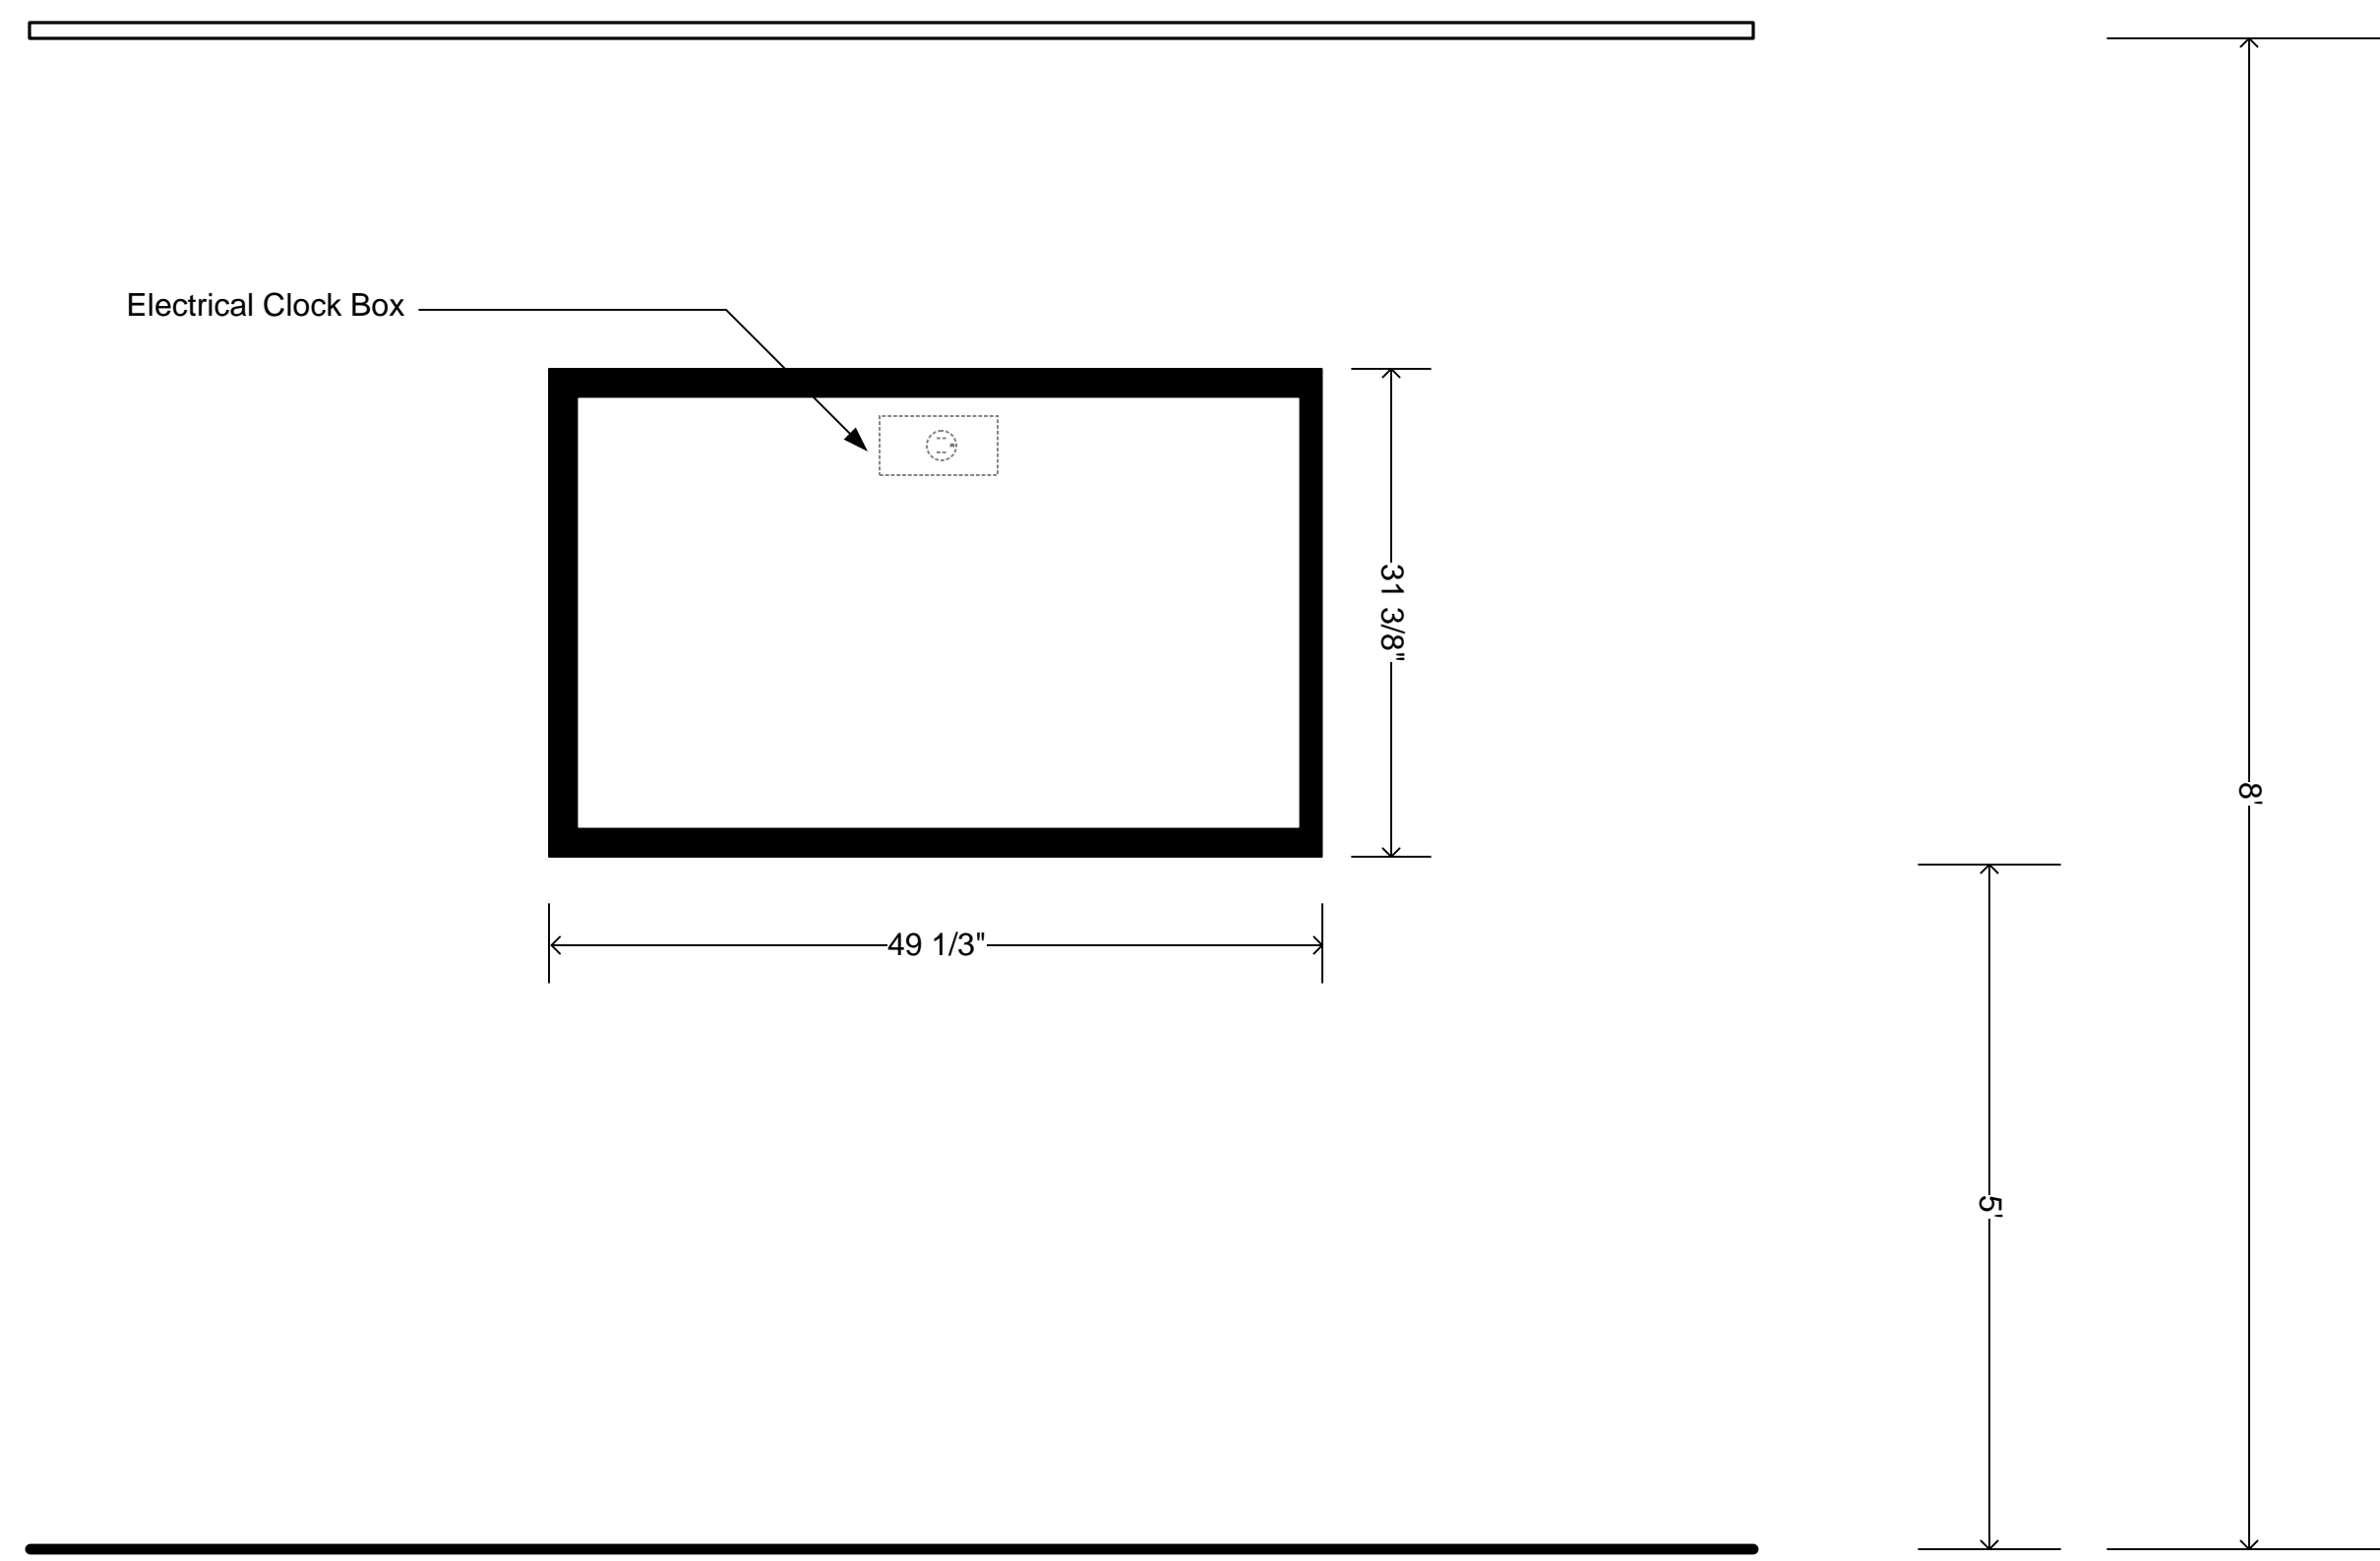

CONFERENCE ROOM & TRAINING CENTER

LAVI.D Designs
WWW.LAVI.DDESIGNS.COM
707-665-9170

JOB #	1087	DRAWN BY	DM	REV	01
SCALE	1/8" = 1'-0"	ELECTRICAL		SHEET	4 OF 5

AV4

Electrical Requirements

Media Plate Details

Media Cabinet Details

Projector Details

Flat Screen Television Details

CONFERENCE ROOM & TRAINING CENTER
 LAVI D Designs
 WWW.LAVIDDESIGNS.COM
 707-665-9170

AV5
 Mounting Details

DATE: 10/07
 DRAWN BY: DM
 DESIGNED: 10/07
 SCALE: 1/8" = 1'-0"
 REV: 01
 SHEET: 5 OF 5