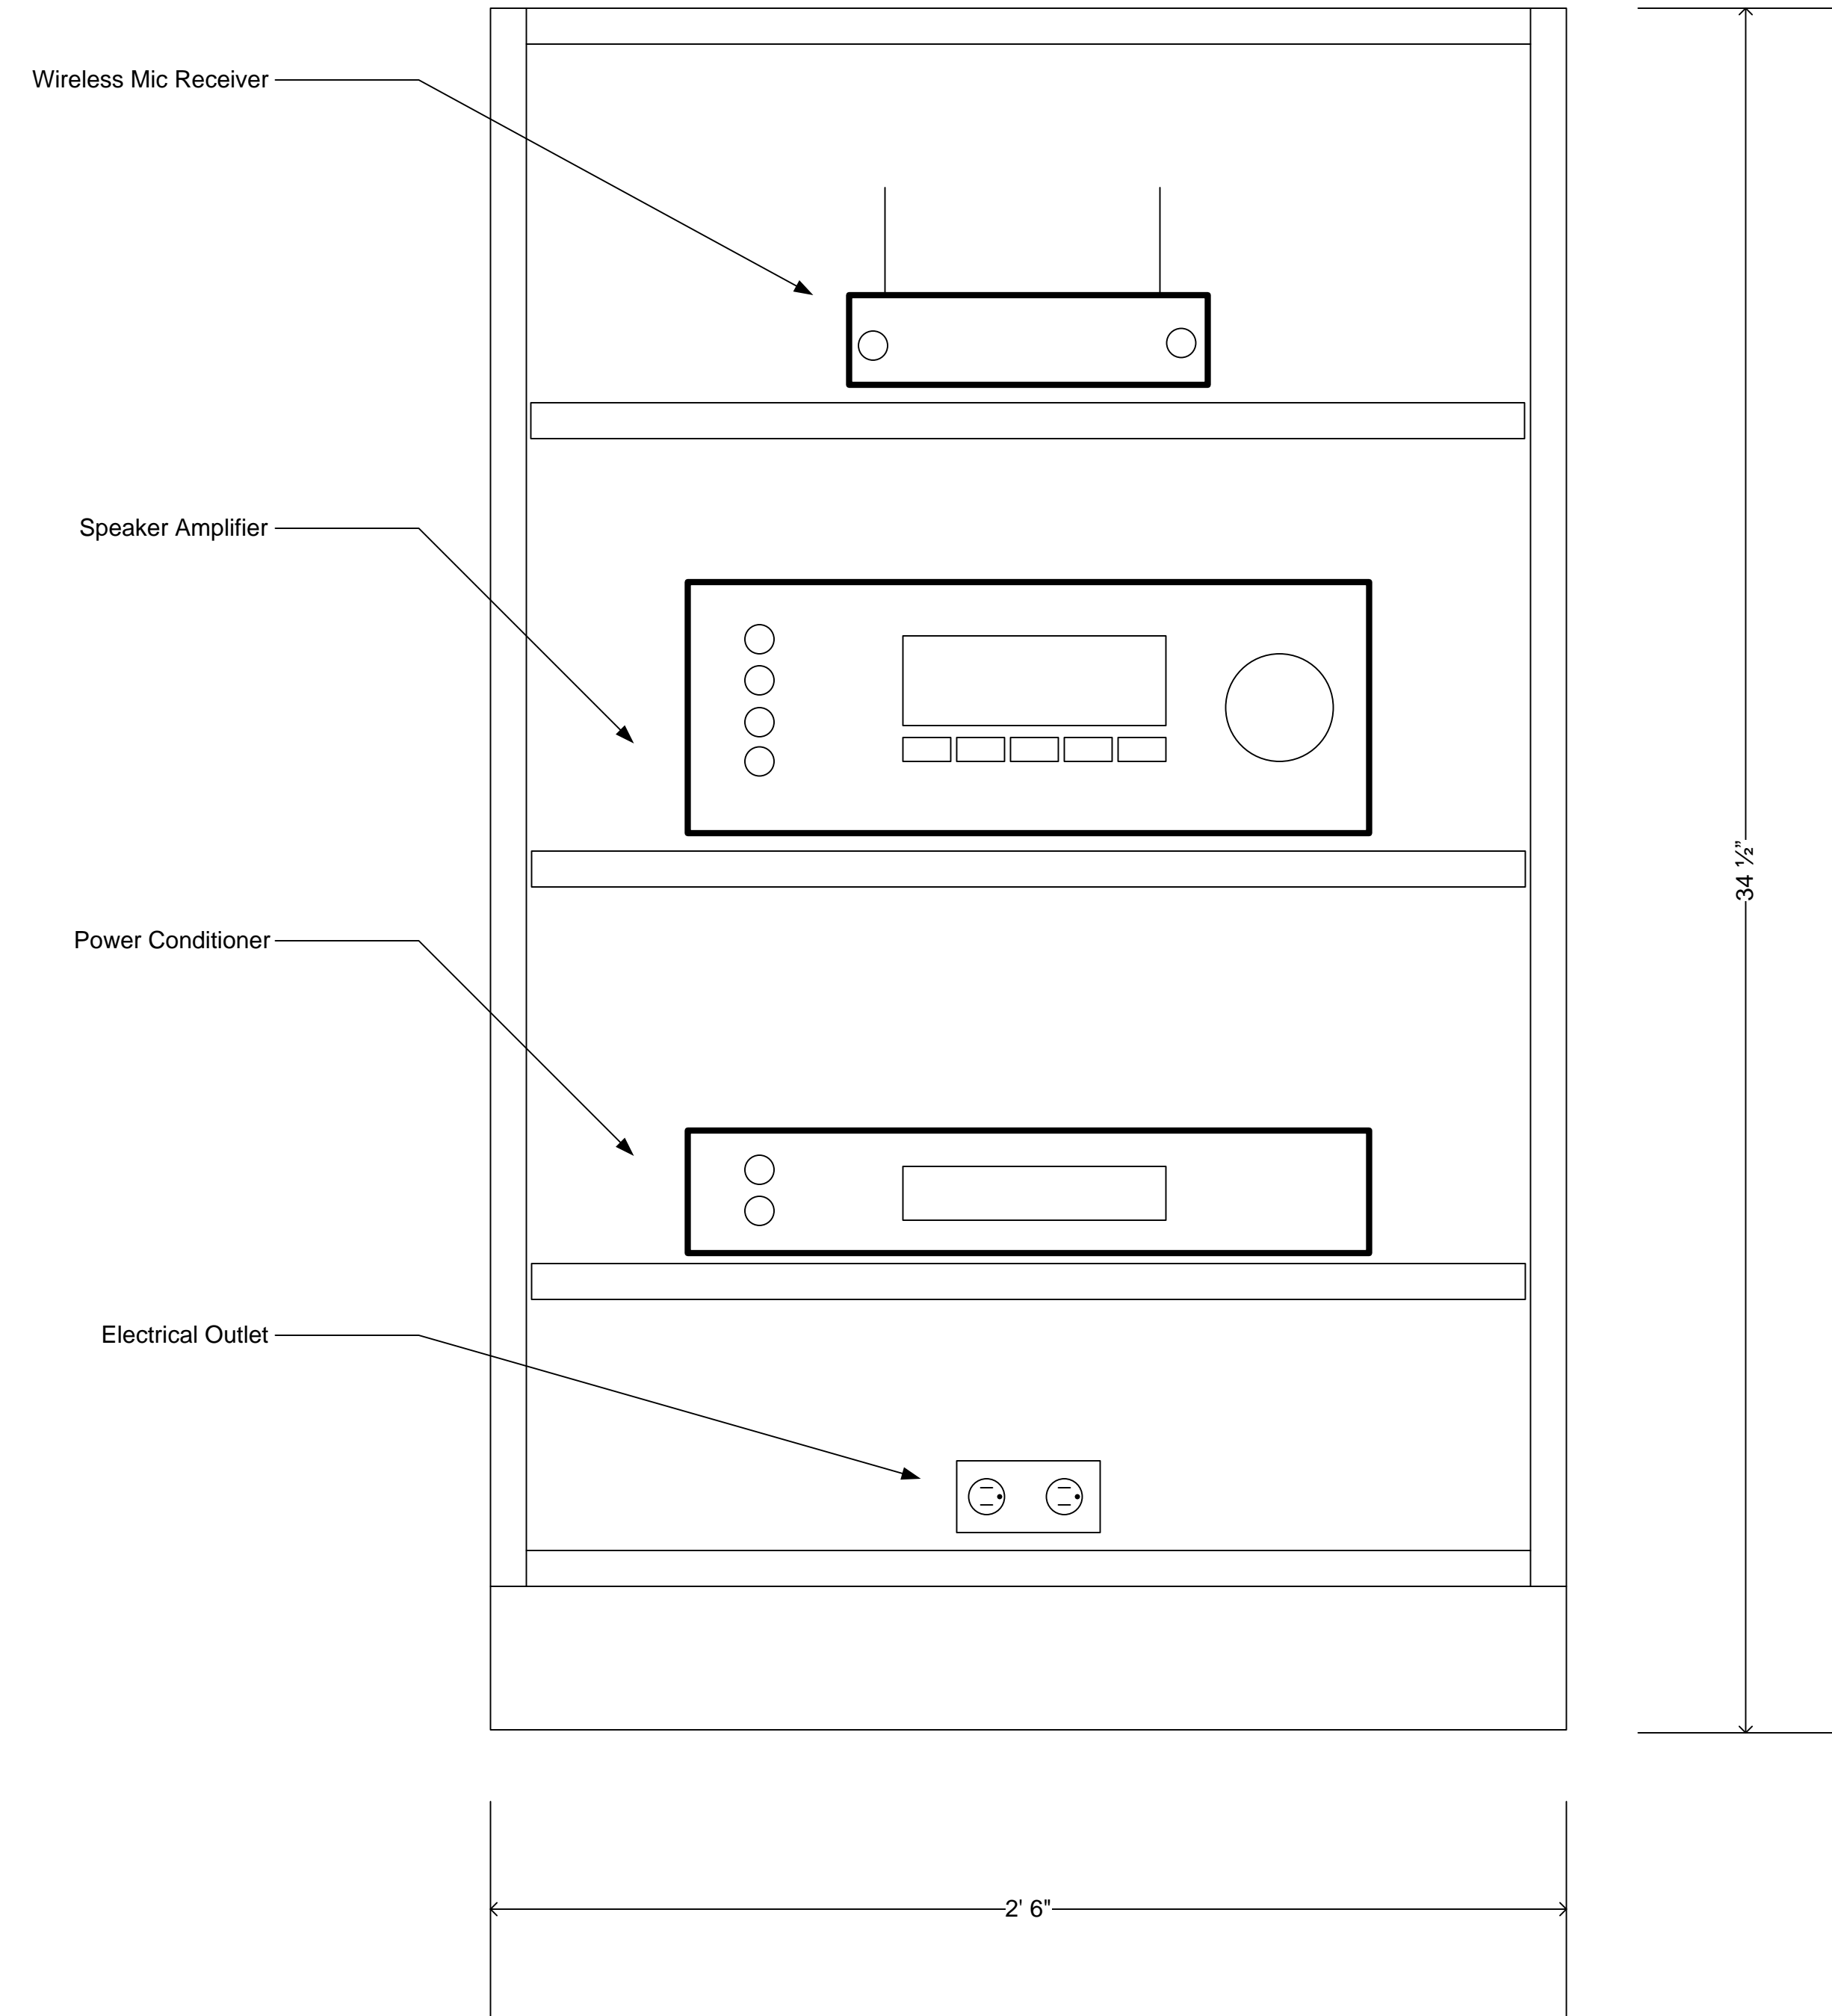

CONFERENCE ROOM & TRAINING CENTER

LAVI.D Designs
WWW.LAVI.DDESIGNS.COM
707-665-9170

JOB #	1087	DRAWN BY	DM	REV	01
SCALE	1/8" = 1'-0"	ELECTRICAL		SHEET	4 OF 5

AV4

Electrical Requirements

Media Plate Details

Media Cabinet Details

Projector Details

Flat Screen Television Details

CONFERENCE ROOM & TRAINING CENTER
 LAVI D Designs
 WWW.LAVIDDESIGNS.COM
 707-665-9170

AV5
 Mounting Details

DATE: 10/07
 DRAWN BY: DM
 DESIGNED: 10/07
 SCALE: 1/8" = 1'-0"
 REV: 01
 SHEET: 5 OF 5