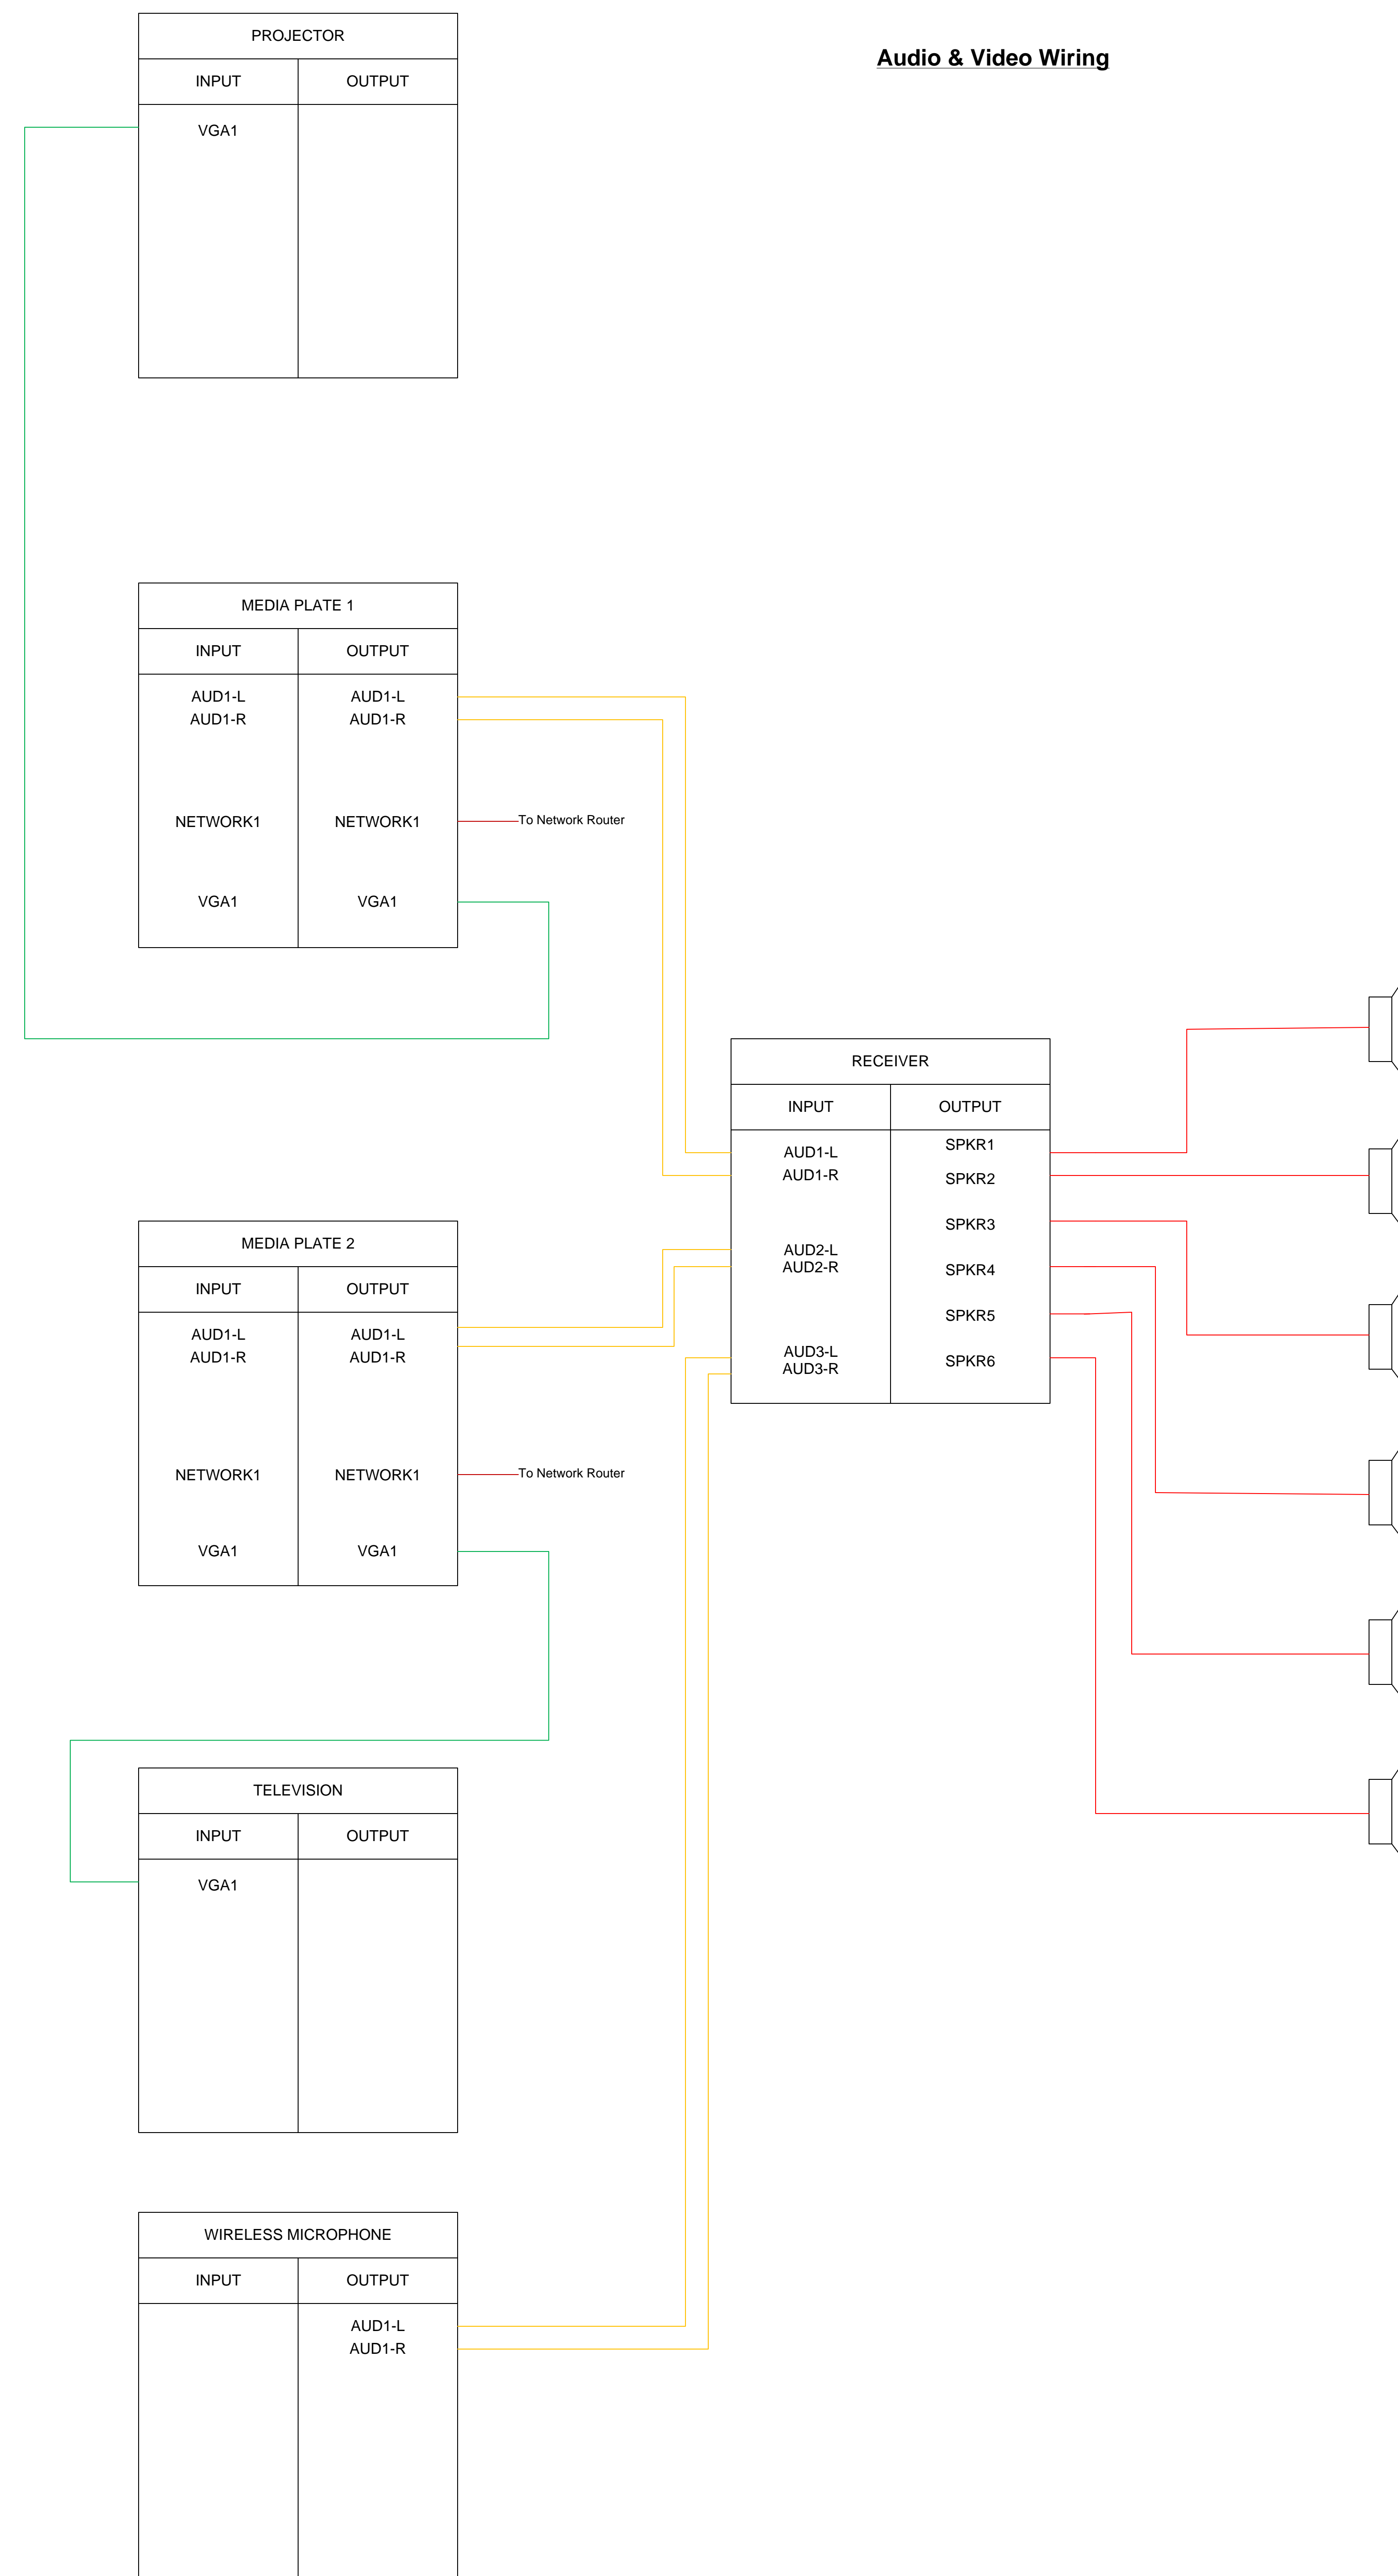

AV1
 Device Layout

JOB #	1087	DATE	10/01	REV	01
SCALE	1/8" = 1'-0"	DRAWN BY	DM	SHEET	1 OF 5

LEGEND	
	Flush Mount Ceiling Speaker
	Lighting & Shade Keypad
	Motorized Shade
	Motorized Projection Screen
	Flat Screen Television
	Media Connection Plate
	Ceiling Mounted Projector

AV2
 Rough Wire Layout

JOB # 1087
 SCALE 1/8" = 1'-0"
 DRAWN BY DM
 ELEC. TR.
 REV. 01
 SHEET 2 OF 5

Lighting & Shade Control Wiring

Audio & Video Wiring

WIRE LEGEND

- 14/2 Speaker Wire
- VGA Video Cable
- 2 Conductor Audio Wire
- Shade Control & Power Wire
- Lighting Control Wire
- Computer Networking Cable